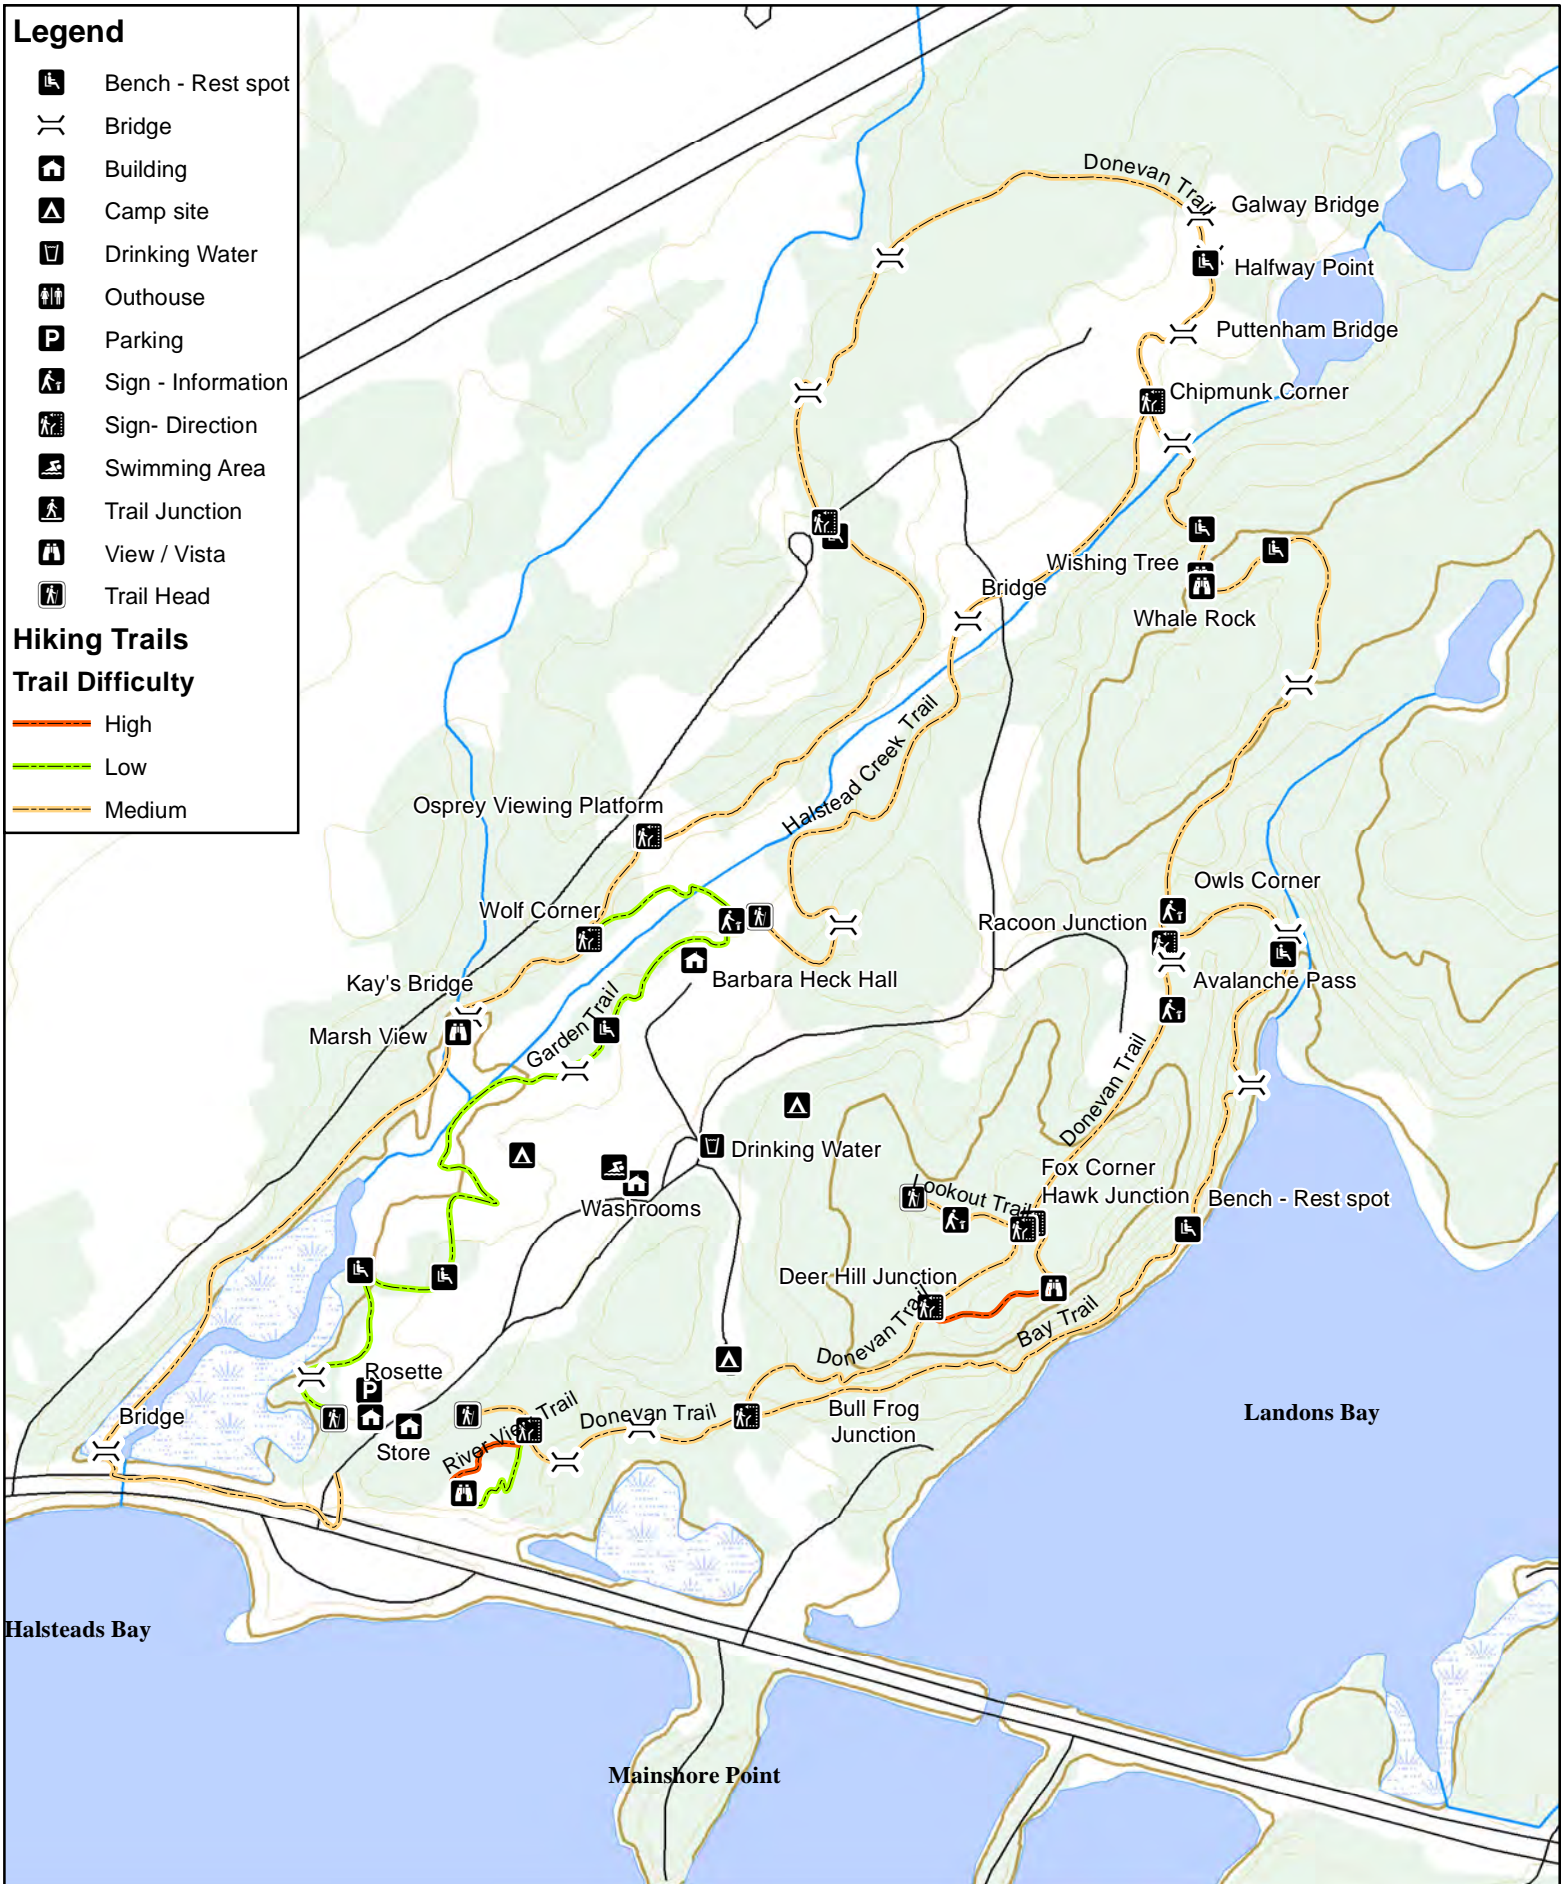

Legend

-  Bench - Rest spot
-  Bridge
-  Building
-  Camp site
-  Drinking Water
-  Outhouse
-  Parking
-  Sign - Information
-  Sign - Direction
-  Swimming Area
-  Trail Junction
-  View / Vista
-  Trail Head

Hiking Trails

Trail Difficulty

-  High
-  Low
-  Medium

Landon Bay Centre

Scale 1:8000