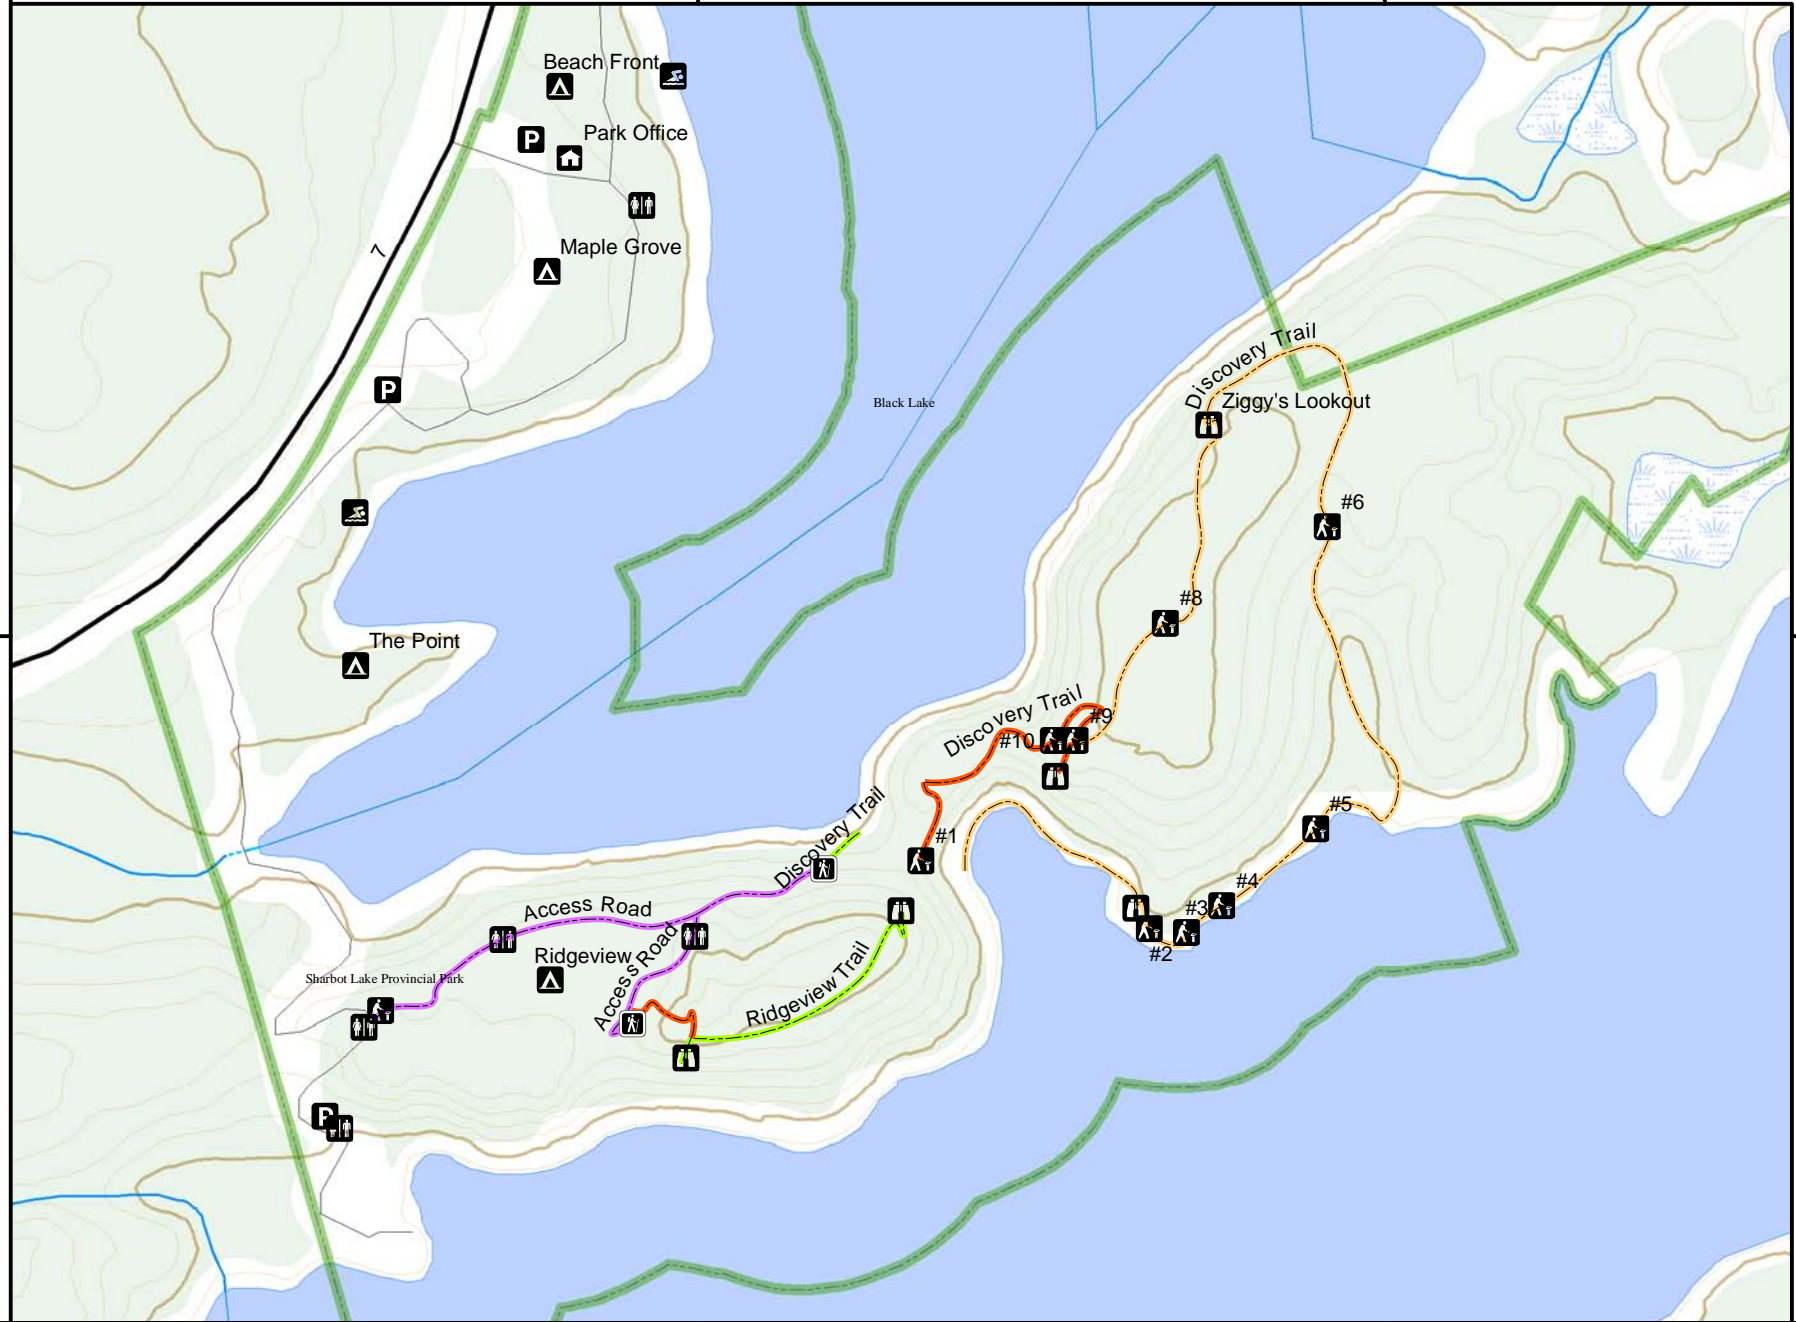

4958744

- Legend**
- Trail Head
 - Trail Point**
 - Points of Interest**
 - BBQ
 - Bench - Rest spot
 - Bridge
 - Building
 - Camp site
 - Drinking Water
 - First Aid
 - Fitness Station
 - Historic Site
 - Information
 - Locks
 - Mine Site
 - Outhouse
 - Parking
 - Picnic table
 - Scuba Diving
 - Sign - Information
 - Sign - Direction
 - Swimming Area
 - Telephone
 - View / Vista
 - Hiking Trails**
 - Trail Difficulty**
 - Driving
 - High
 - Low
 - Medium

Produced by the FRONTENAC ARCH
 BIOSPHERE RESERVE Trail System Project
 from data collected in 2008-2010. Base Data supplied
 by Ontario Ministry of Natural Resources Land
 Information Ontario 2010

Scale 1:5,500

Sharbot Lake Provincial Park